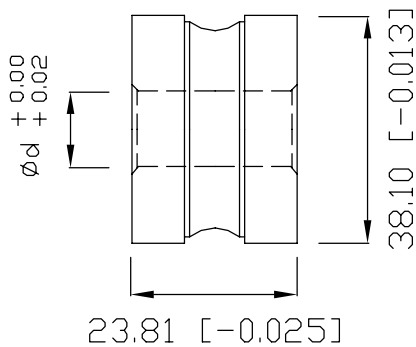

UPPER

LOWER

DIE

ALL DIMENSIONS IN MM.

FOR D TOOLING		
PRODUCT		TABLET WEIGHT
DRAWING		FILM COATED <input type="checkbox"/>
D-TOOLING		UPPER TEXT
DATE: 01/01/2005	DRN BY: AMIT	LOWER TEXT
SCALE: 1=1	CHK BY:	REF. SAMPLE _____

ACTUAL SIZE

55, UNIQUE IND. EST.
Dr. R. P. ROAD,
MULUND [WEST],
MUMBAI-400063,INDIA

PH: 26858479/8491
FAX: 91-22-26855108

info@adeptexport.com
www.adeptexport.com