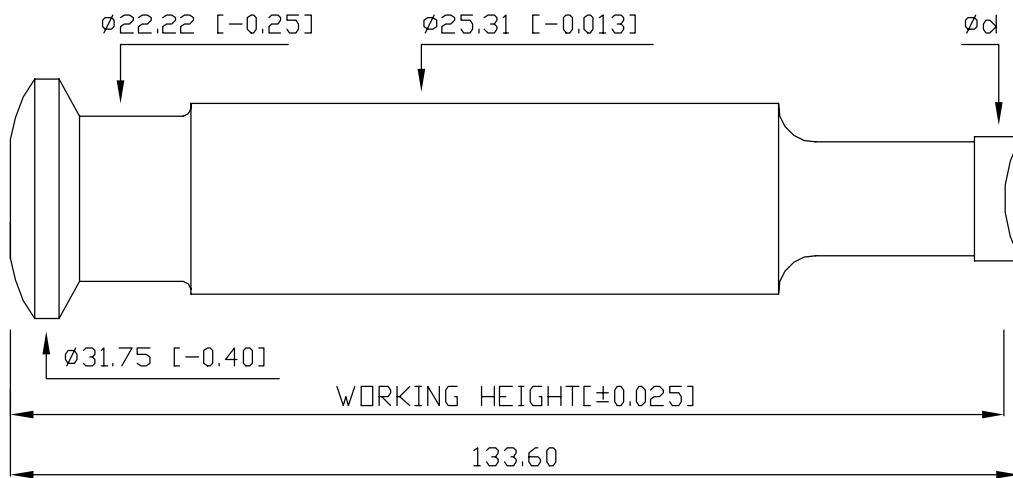

UPPER

LOWER

DIE

ALL DIMENSIONS IN MM.

FOR D TOOLING		
PRODUCT		TABLET WEIGHT
DRAWING		FILM COATED <input type="checkbox"/>
D-TOOLING		UPPER TEXT
DATE: 01/01/2005	DRN BY: AMIT	LOWER TEXT
SCALE: 1=1	CHK BY:	REF. SAMPLE _____

ACTUAL SIZE

55, UNIQUE IND. EST.
Dr. R. P. ROAD,
MULUND [WEST],
MUMBAI-400063,INDIA

PH: 26858479/8491
FAX: 91-22-26855108

info@adeptexport.com
www.adeptexport.com